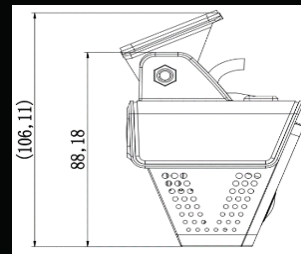

POWER

POWER	12V and 24V nominal
NORMAL POWER CONSUMPTION	7.56W
PEAK POWER CONSUMPTION	12.66W

PHYSICAL

DIMENSIONS (L X W X H)	4.45" x 2.67" x 3.47" (113 mm x 67.8 mm x 88.2 mm)
WEIGHT	295g

ENVIRONMENTAL

OPERATING TEMPERATURE	-40°C ~ +70°C (-40°F ~ +158°F)
HUMIDITY	15~95% non-condensing

SMOKING

DISTRACTION

YAWNING

DIMENSION DRAWINGS (UNIT: MM)

FRONT VIEW

LEFT VIEW

REAR VIEW

RIGHT VIEW