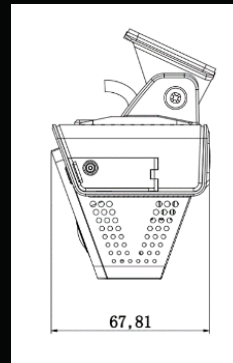

POWER

POWER	12V and 24V nominal
NORMAL POWER CONSUMPTION	7.56W
PEAK POWER CONSUMPTION	12.66W

PHYSICAL

DIMENSIONS (L X W X H)	4.45" x 2.67" x 3.47" (113 mm x 67.8 mm x 88.2 mm)
WEIGHT	295g

ENVIRONMENTAL

OPERATING TEMPERATURE	-40°C ~ +70°C (-40°F ~ +158°F)
HUMIDITY	15~95% non-condensing

SMOKING

DISTRACTION

YAWNING

DIMENSION DRAWINGS (UNIT: MM)

FRONT VIEW

LEFT VIEW

REAR VIEW

RIGHT VIEW