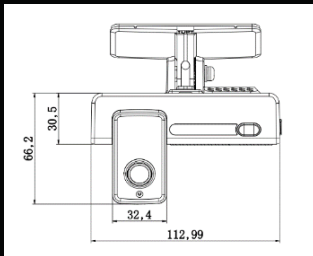

POWER

POWER	12V and 24V nominal
NORMAL POWER CONSUMPTION	7.56W
PEAK POWER CONSUMPTION	12.66W

PHYSICAL

DIMENSIONS (L X W X H)	4.45" x 2.67" x 3.47" (113 mm x 67.8 mm x 88.2 mm)
WEIGHT	295g

ENVIRONMENTAL

OPERATING TEMPERATURE	-40°C ~ +70°C (-40°F ~ +158°F)
HUMIDITY	15~95% non-condensing

SMOKING

DISTRACTION

YAWNING

DIMENSION DRAWINGS (UNIT: MM)

FRONT VIEW

LEFT VIEW

REAR VIEW

RIGHT VIEW