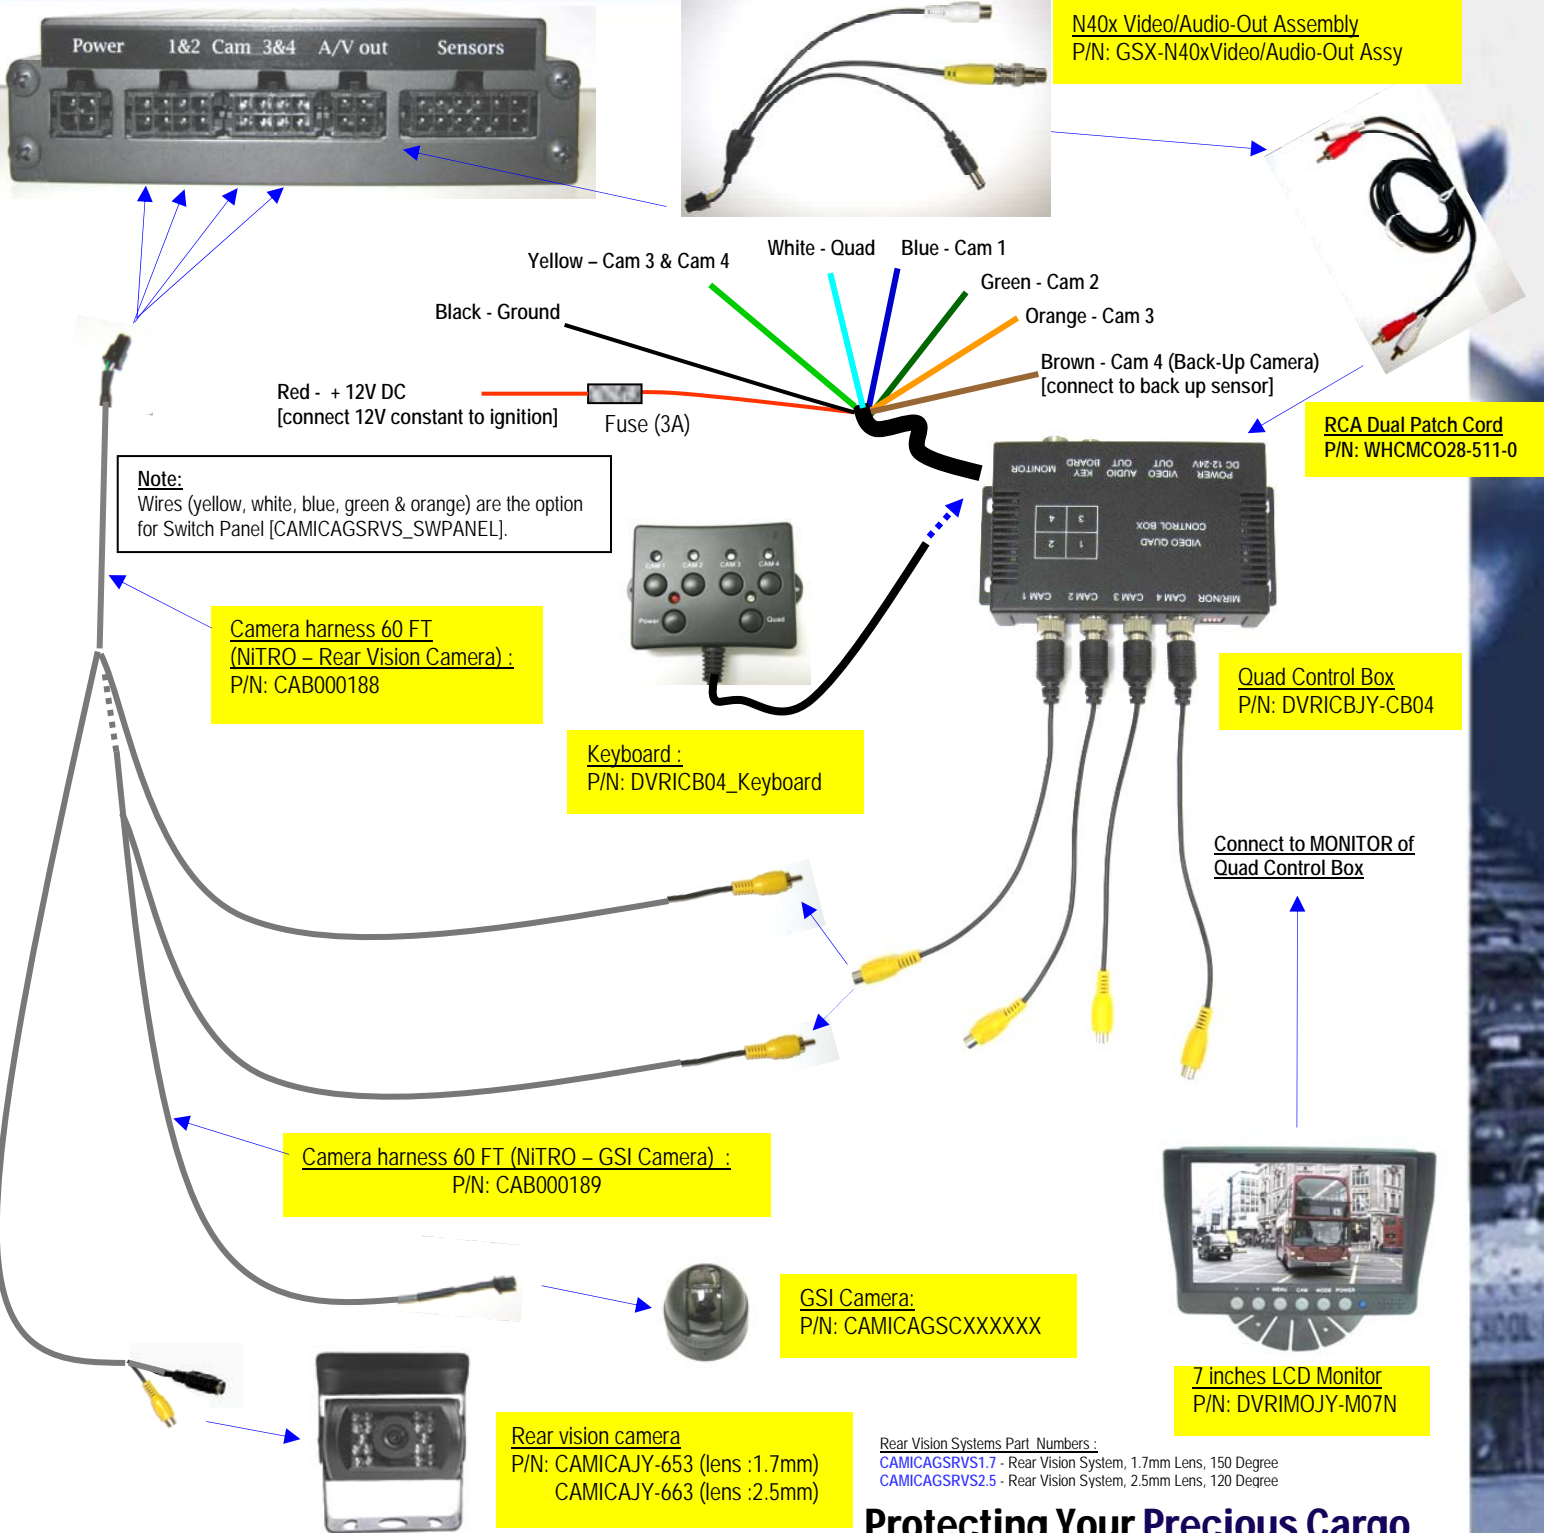

NiTRO Rear Vision System With NiTRO™ 400

Rear View of NiTRO™ 401 / 404

Protecting Your Precious Cargo