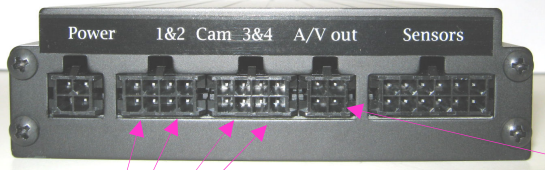

NITRO Rear Vision System With NITRO™ 400

Rear View of NiTRO™ 401 / 404

N40x Video/Audio-Out Assembly
P/N: GSX-N40xVideo/Audio-Out Assy

Camera harness 60 FT (NiTRO – Rear Vision Camera) :
P/N: CAB000188

Quad Control Box
P/N: DVRICBJY-RS04

RCA Dual Patch Cord
P/N: WHCMCO28-511-0

Camera harness 60 FT (NiTRO – GSI Camera) :
P/N: CAB000189

GSI Camera:
P/N: CAMICAGSCXXXXXX

7 inches LCD Monitor
P/N: DVRIMOJY-M07N

Rear vision camera
P/N: CAMICAJY-653 (lens :1.7mm)
CAMICAJY-663 (lens :2.5mm)

Rear Vision Systems Part Numbers :
CAMICAGSRVS1.7 - Rear Vision System, 1.7mm Lens, 150 Degree
CAMICAGSRVS2.5 - Rear Vision System, 2.5mm Lens, 120 Degree

Protecting Your Precious Cargo