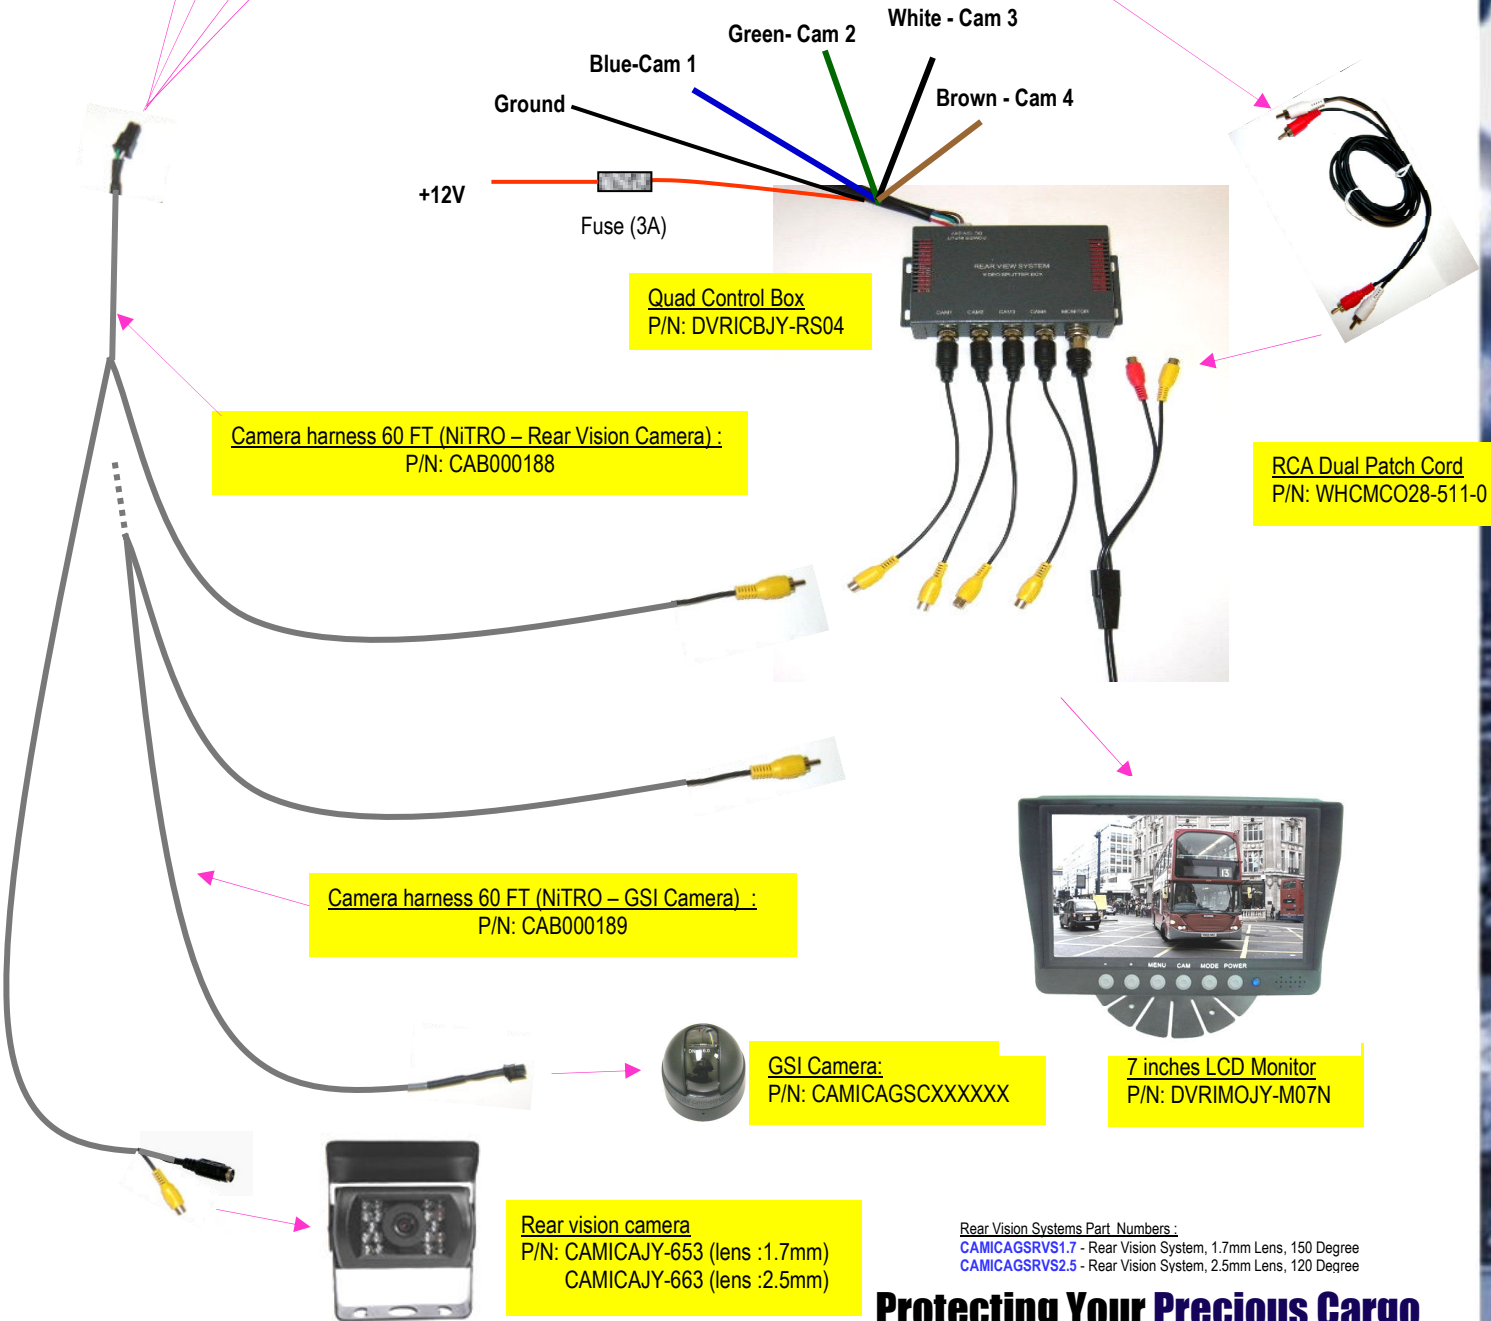

NITRO Rear Vision System With NITRO™ 400

Rear View of NiTRO™ 401 / 404

N40x Video/Audio-Out Assembly
P/N: GSX-N40xVideo/Audio-Out Assy

Camera harness 60 FT (NiTRO – Rear Vision Camera) :
P/N: CAB000188

Quad Control Box
P/N: DVRICBJY-RS04

RCA Dual Patch Cord
P/N: WHCMCO28-511-0

Camera harness 60 FT (NiTRO – GSI Camera) :
P/N: CAB000189

GSI Camera:
P/N: CAMICAGSCXXXXXX

7 inches LCD Monitor
P/N: DVRIMOJY-M07N

Rear vision camera
P/N: CAMICAJY-653 (lens :1.7mm)
CAMICAJY-663 (lens :2.5mm)

Rear Vision Systems Part Numbers :
CAMICAGSRVS1.7 - Rear Vision System, 1.7mm Lens, 150 Degree
CAMICAGSRVS2.5 - Rear Vision System, 2.5mm Lens, 120 Degree

Protecting Your Precious Cargo